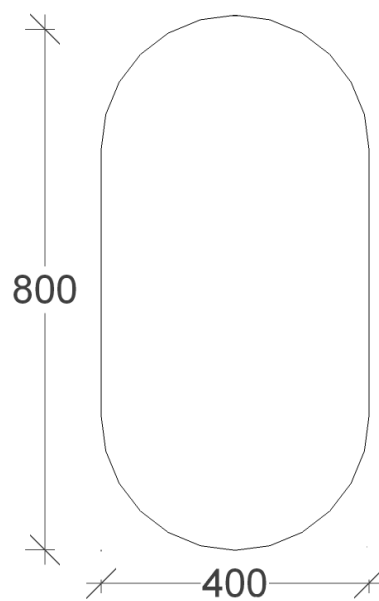

BLUSH MIRROR CABINET SPECIFICATIONS

RIFCO

EST. 1975

SIDE VIEW

FRONT VIEW

ALL SIZES SHOWN ARE NOMINAL & SHOULD BE CHECKED PRIOR TO
INSTALLATION