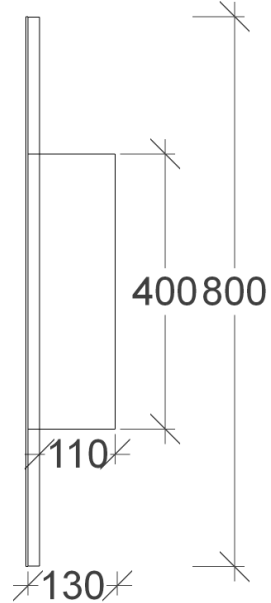

BLUSH MIRROR CABINET SPECIFICATIONS

RIFCO

EST. 1975

SIDE VIEW

FRONT VIEW

ALL SIZES SHOWN ARE NOMINAL & SHOULD BE CHECKED PRIOR TO
INSTALLATION